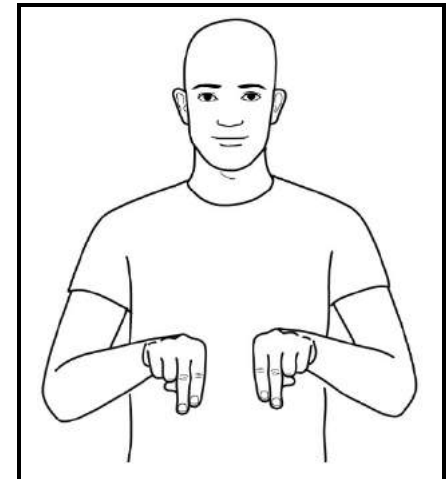

Diagrams, text and descriptions © SIGNALONG

BOWL

Cupped hands (palms up, pointing forward) move out and up to finish palms in.

Sign indicates size of bowl.

Diagrams, text and descriptions © SIGNALONG

BREAKFAST

Working flat hand (palm back, pointing in/up) taps across chest from supporting side to working side; then working bunched hand (palm back, pointing up) taps twice at side of mouth.

Diagrams, text and descriptions © SIGNALONG

CUP

Working full "O" hand with little finger extended (palm in, pointing forward/up) moves up to lips as though drinking.

Diagrams, text and descriptions © SIGNALONG

DOG

Bent "N" hands (palms down, pointing forward) are held in front of body.