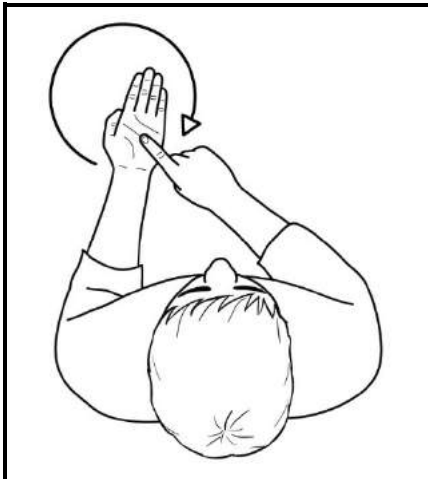

Diagrams, text and descriptions © SIGNALONG

JAM

Supporting full "C" hand (palm in, pointing forward); working "N" hand dips into "C" and moves from fingertips of supporting flat hand (palm up, pointing forward/in) to heel of hand turning to palm up moving to supporting fingertips.

Diagrams, text and descriptions © SIGNALONG

MILK

Full "C" hands (palms in, pointing forward) move up and down alternately with gentle squeezing action.
The hands do not close.

Diagrams, text and descriptions © SIGNALONG

ORANGE

Working full "C" hand (palm forward, pointing up) makes squeezing action by side of mouth.
Hand does not close into a fist.

Diagrams, text and descriptions © SIGNALONG

PLATE

Working index makes outward circle to show size of plate over flat supporting palm.